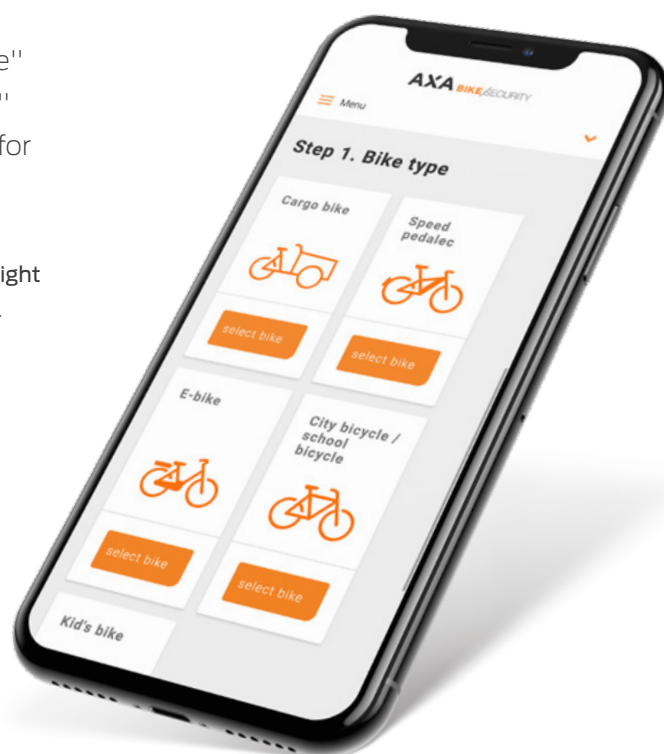

Daytime safety light

AXA's daytime safety light not only ensures good visibility in the evening, but also good visibility during the day. AXA's daytime safety light offers you this security because during the day, two extra bright Led's make sure you remains visible even with sunlight.

To make it easy for you, we have created the bicycle light selector. This online tool takes you in three steps to a choice that is tailored to your specific needs.

Scan the QR-code to get started!

National certifications