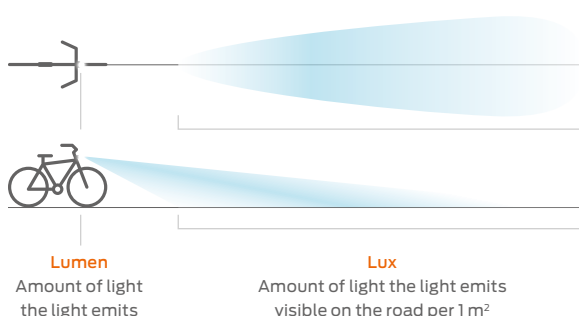

Light output

35 LUX In the lighting industry, there are two terms that can be used to indicate the brightness of a light, namely Lux and Lumen.

What is the difference between Lux and Lumen?

In the lighting industry, there are two terms that can be used to indicate the brightness of a light, namely Lux and Lumen. The difference between Lux and Lumen is the way the amount of light is measured. Lumen is the amount of light which the light emits from the source per time unit, regardless of where the light radiates. Lux, on the other hand, is the amount of light that falls on a surface, for example on a square meter. At AXA lighting products the number of Lux is always mentioned. This term gives information on how much light is shining on the road and so how much sight you experience: extra safe!

What does 'To see' and 'To be seen' stand for?

When you are cycling and participating in traffic, it is important to both see well by yourself, as to be seen by other road users. For this reason in this brochure a distinction is made between "To see" and "To be seen".

"To see" indicates how far you can see with the lighting by yourself. This lighting is mainly used by cyclists who are often cycling on poorly lit roads and use the light to have a good view of the road.

"To be seen" indicates how many meters you can be seen by other road users. This lighting is especially useful when you are cycling in the city and want to be seen on well-lit roads.