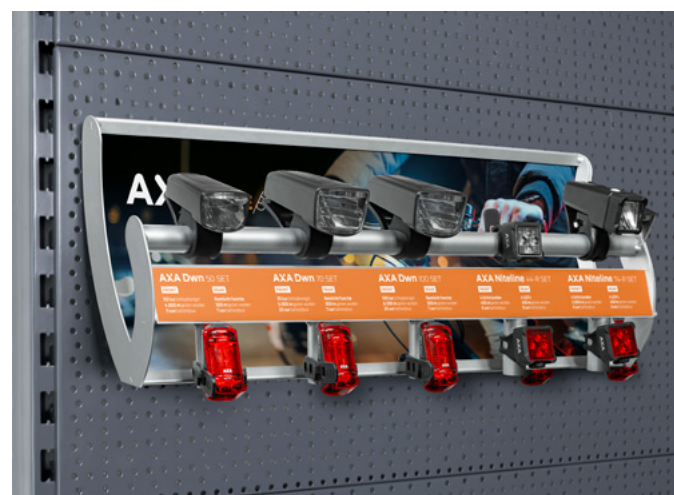

Fold Ultra display

USB rechargeable lights display