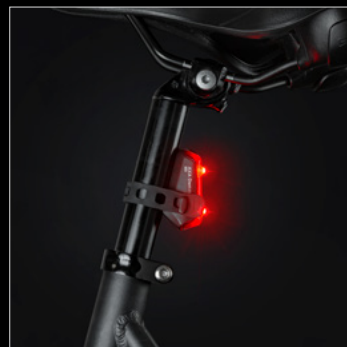

USB rechargeable lights

NEW

AXA Dwn

It's a new day,
it's a new Dwn

Small and powerful USB lights

- 30 to 100 lux
- Rear light with brake light function
- German approval (StVZO)

AXA Dwn Set

- 30 - 100 lux LED
- USB rechargeable
- Battery indicator
- Easy to fit
- German (StVZO) approval