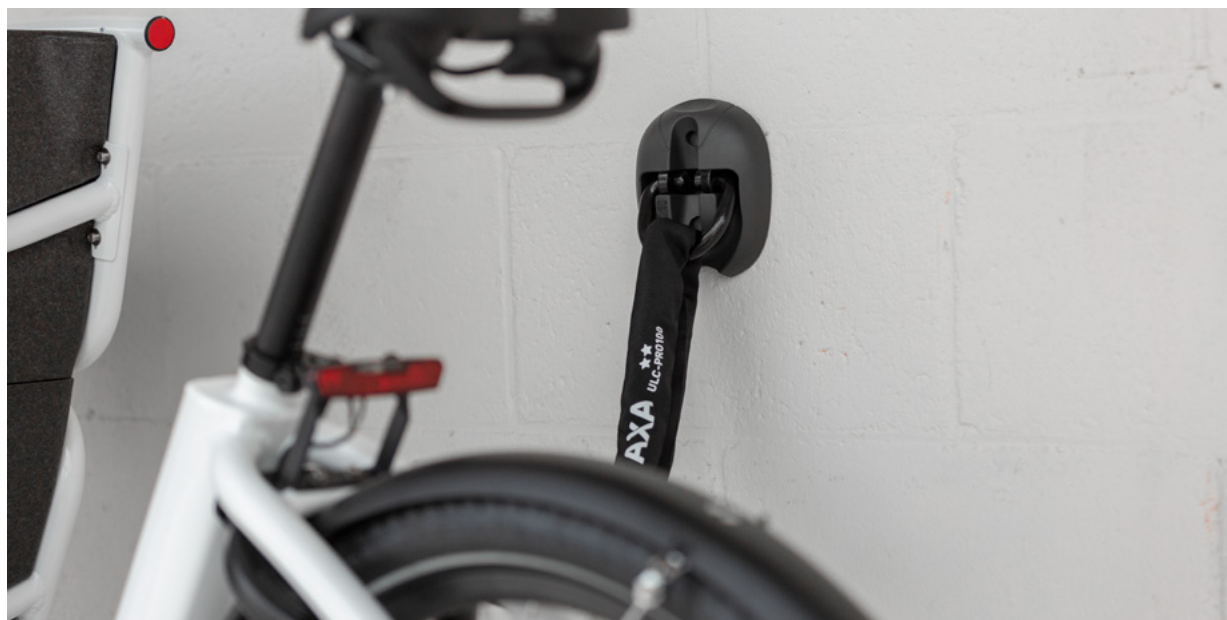

Clinch+ 105 Black

59003095SS

- Colour: black
- Length 105 cm
- Shackle ø 7,5 mm

AXA Accessories

Wall/floor Anchor

59500596SC

- Mounting on wall or floor
- For indoor and outdoor use
- Shackle ø 14 mm
- ART 4 star rating