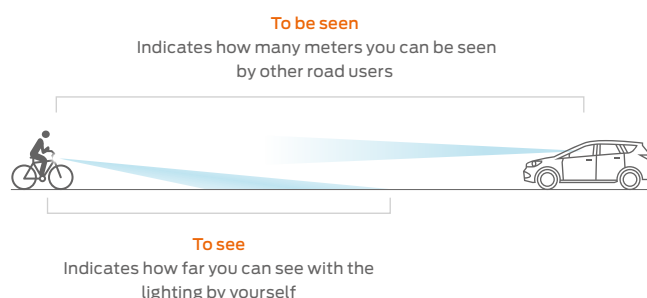

Light output

35 LUX In the lighting industry, there are two terms that can be used to indicate the brightness of a light, namely Lux and Lumen.

What is the difference between Lux and Lumen?

In the lighting industry, there are two terms that can be used to indicate the brightness of a light, namely Lux and Lumen. The difference between Lux and Lumen is the way the amount of light is measured. Lumen is the amount of light which the light emits from the source per time unit, regardless of where the light radiates. Lux, on the other hand, is the amount of light that falls on a surface, for example on a square meter. At AXA lighting products the number of Lux is always mentioned. This term gives information on how much light is shining on the road and so how much sight you experience: extra safe!

What does 'To see' and 'To be seen' stand for?

When you are cycling and participating in traffic, it is important to both see well by yourself, as to be seen by other road users. For this reason in this brochure a distinction is made between "To see" and "To be seen".

"To see" indicates how far you can see with the lighting by yourself. This lighting is mainly used by cyclists who are often cycling on poorly lit roads and use the light to have a good view of the road.

"To be seen" indicates how many meters you can be seen by other road users. This lighting is especially useful when you are cycling in the city and want to be seen on well-lit roads.